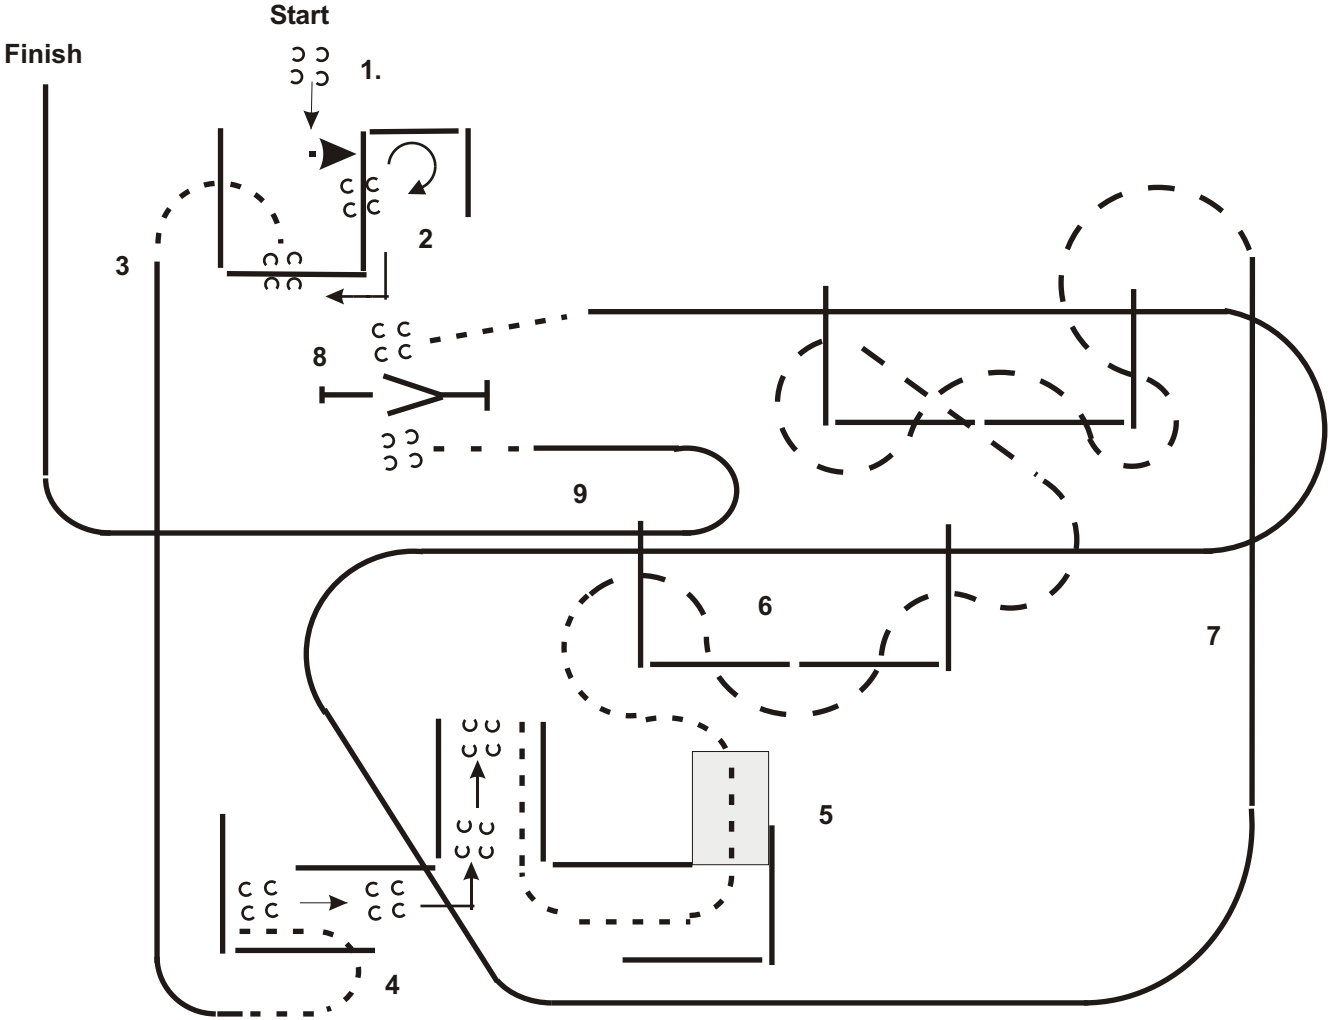

Gala Trail

Entrance

Finish

Start

- 1 Side pass right, Walk over pole
- 2 180 right, side pass left along pole
- 3 Walk over pole, lope left lead
- 4 Walk over pole back the "L"
- 5 Walk over bridge
- 6 Jog over poles
- 7 Lope right lead over poles, change
As required
- 8 Work gate with left hand
- 9 Lope over pole to finish